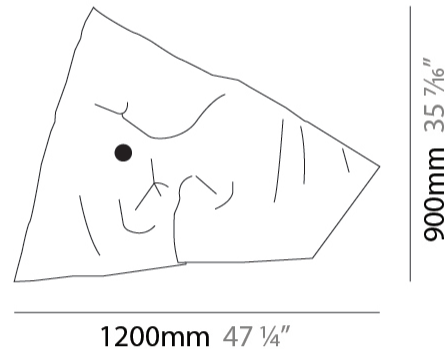

PROJECT	_____
TYPE	_____
SPECIFIER	_____
QUANTITY	_____
DATE	_____

ZONA D'OMBRA SURFACE

D132185-

base number   Finish
Options

1. To build a product code in our configurator select the specify button on the base model # product page
2. To build a manual product code on this datasheet choose from the options listed below in blue font and add the suffix to the base model #

GENERAL

Series: Zona D'ombra
Partner: Knikerboker
Division: Design
Installation: Surface
Product Type: Wall Surface
Mounting Location: Wall
Light Distribution: Indirect

PHYSICAL

Shape: Abstract
Length (mm): 1200
Length (in): 17 ¼
Width (mm): 230 - 260
Width (in): 9 ⅞
Height (mm): 900
Height (in): 35 ⅞
Fixture Finish: EWH / EBK / MAN / COF / PRD / EBN / SAH / CHA / APK / SLF / GLF / CLF / BRL
Fixture Material: Aluminum

ELECTRICAL

Lamp Type: LED
Input Wattage (W): 14
Dimming: Non-Dimming / Phase Dimming (120vac Only)
Driver Included: Yes
Driver Location: Integrated
Driver Type: Constant Current - Universal
Driver Class: Class 2
Input Voltage (V): 120 - 277
Constant Current (MA): 350

LED

Color Temperature (°K): 3000
Max. Delivered Lumen (lm): 2900
CRI: >85 CRI
Lamp Life (hrs): 50000

OPTICAL

Adjustability: Tilt 90°

RATINGS AND CERTIFICATIONS

Certified By: Certified for North American Standards
IP rating: IP20