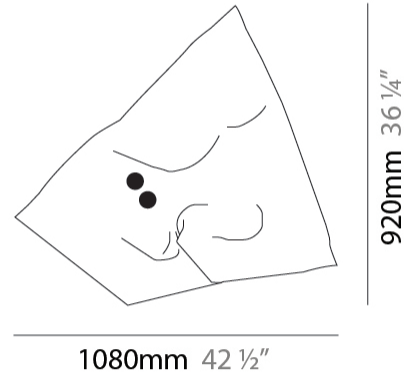

GENERAL

Series: Zona D'ombra
 Partner: Knikerboker
 Division: Design
 Installation: Surface
 Product Type: Wall Surface
 Mounting Location: Wall
 Light Distribution: Indirect

PHYSICAL

Shape: Abstract
 Length (mm): 790
 Length (in): 31 1/8
 Width (mm): 230 - 260
 Width (in): 9 1/16
 Height (mm): 410
 Height (in): 16 1/8
 Fixture Finish: EWH / EBK / MAN / COF / PRD / EBN / SAH / CHA / APK / SLF / GLF / CLF / BRL
 Fixture Material: Aluminum

GENERAL

Series: Zona D'ombra
 Partner: Knikerboker
 Division: Design
 Installation: Surface
 Product Type: Wall Surface
 Mounting Location: Wall
 Light Distribution: Indirect

PHYSICAL

Shape: Abstract
 Length (mm): 1080
 Length (in): 42 1/2
 Width (mm): 230 - 260
 Width (in): 9 1/16
 Height (mm): 920
 Height (in): 36 1/4
 Fixture Finish: EWH / EBK / MAN / COF / PRD / EBN / SAH / CHA / APK / SLF / GLF / CLF / BRL
 Fixture Material: Aluminum

LED

Color Temperature (°K): 3000
 Max. Delivered Lumen (lm): 3900
 CRI: >85 CRI
 Lamp Life (hrs): 50000

OPTICAL

Adjustability: Tilt 90°

RATINGS AND CERTIFICATIONS

Certified By: Certified for North American Standards
 IP rating: IP20