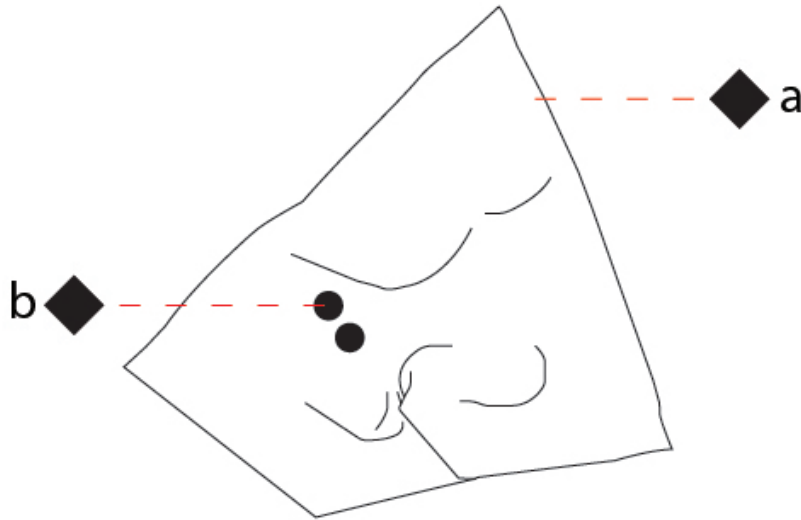

D132184-

PROJECT

TYPE

SPECIFIER

QUANTITY

DATE

D