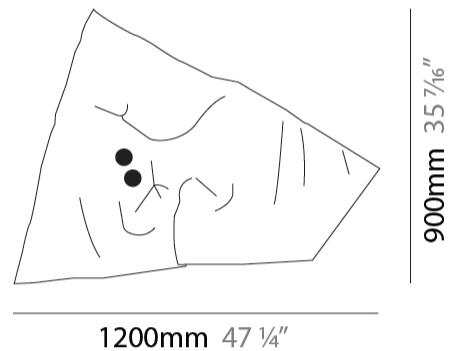

PROJECT	_____
TYPE	_____
SPECIFIER	_____
QUANTITY	_____
DATE	_____

ZONA D'OMBRA SURFACE

D132186-

base number   Finish
Options

1. To build a product code in our configurator select the specify button on the base model # product page
2. To build a manual product code on this datasheet choose from the options listed below in blue font and add the suffix to the base model #

GENERAL

Series: Zona D'ombra
Partner: Knikerboker
Division: Design
Installation: Surface
Product Type: Wall Surface
Mounting Location: Wall
Light Distribution: Indirect

PHYSICAL

Shape: Abstract
Length (mm): 1200
Length (in): 17 1/4
Width (mm): 230 - 260
Width (in): 9 1/16
Height (mm): 900
Height (in): 35 7/16
Fixture Finish: EWH / EBK / MAN / COF / PRD / EBN / SAH / CHA / APK / SLF / GLF / CLF / BRL
Fixture Material: Aluminum

ELECTRICAL

Input Wattage (W): 28
Dimming: Non-Dimming / Phase Dimming (120vac Only)
Driver Included: No
Driver Location: Remote
Driver Type: Constant Current - Universal
Driver Class: Class 2
Input Voltage (V): 120 - 277
Constant Current (MA): 350

LED

Color Temperature (°K): 3000
Max. Delivered Lumen (lm): 3900
CRI: >85 CRI
Lamp Life (hrs): 50000

OPTICAL

Adjustability: Tilt 90°

RATINGS AND CERTIFICATIONS

Certified By: Certified for North American Standards
IP rating: IP20